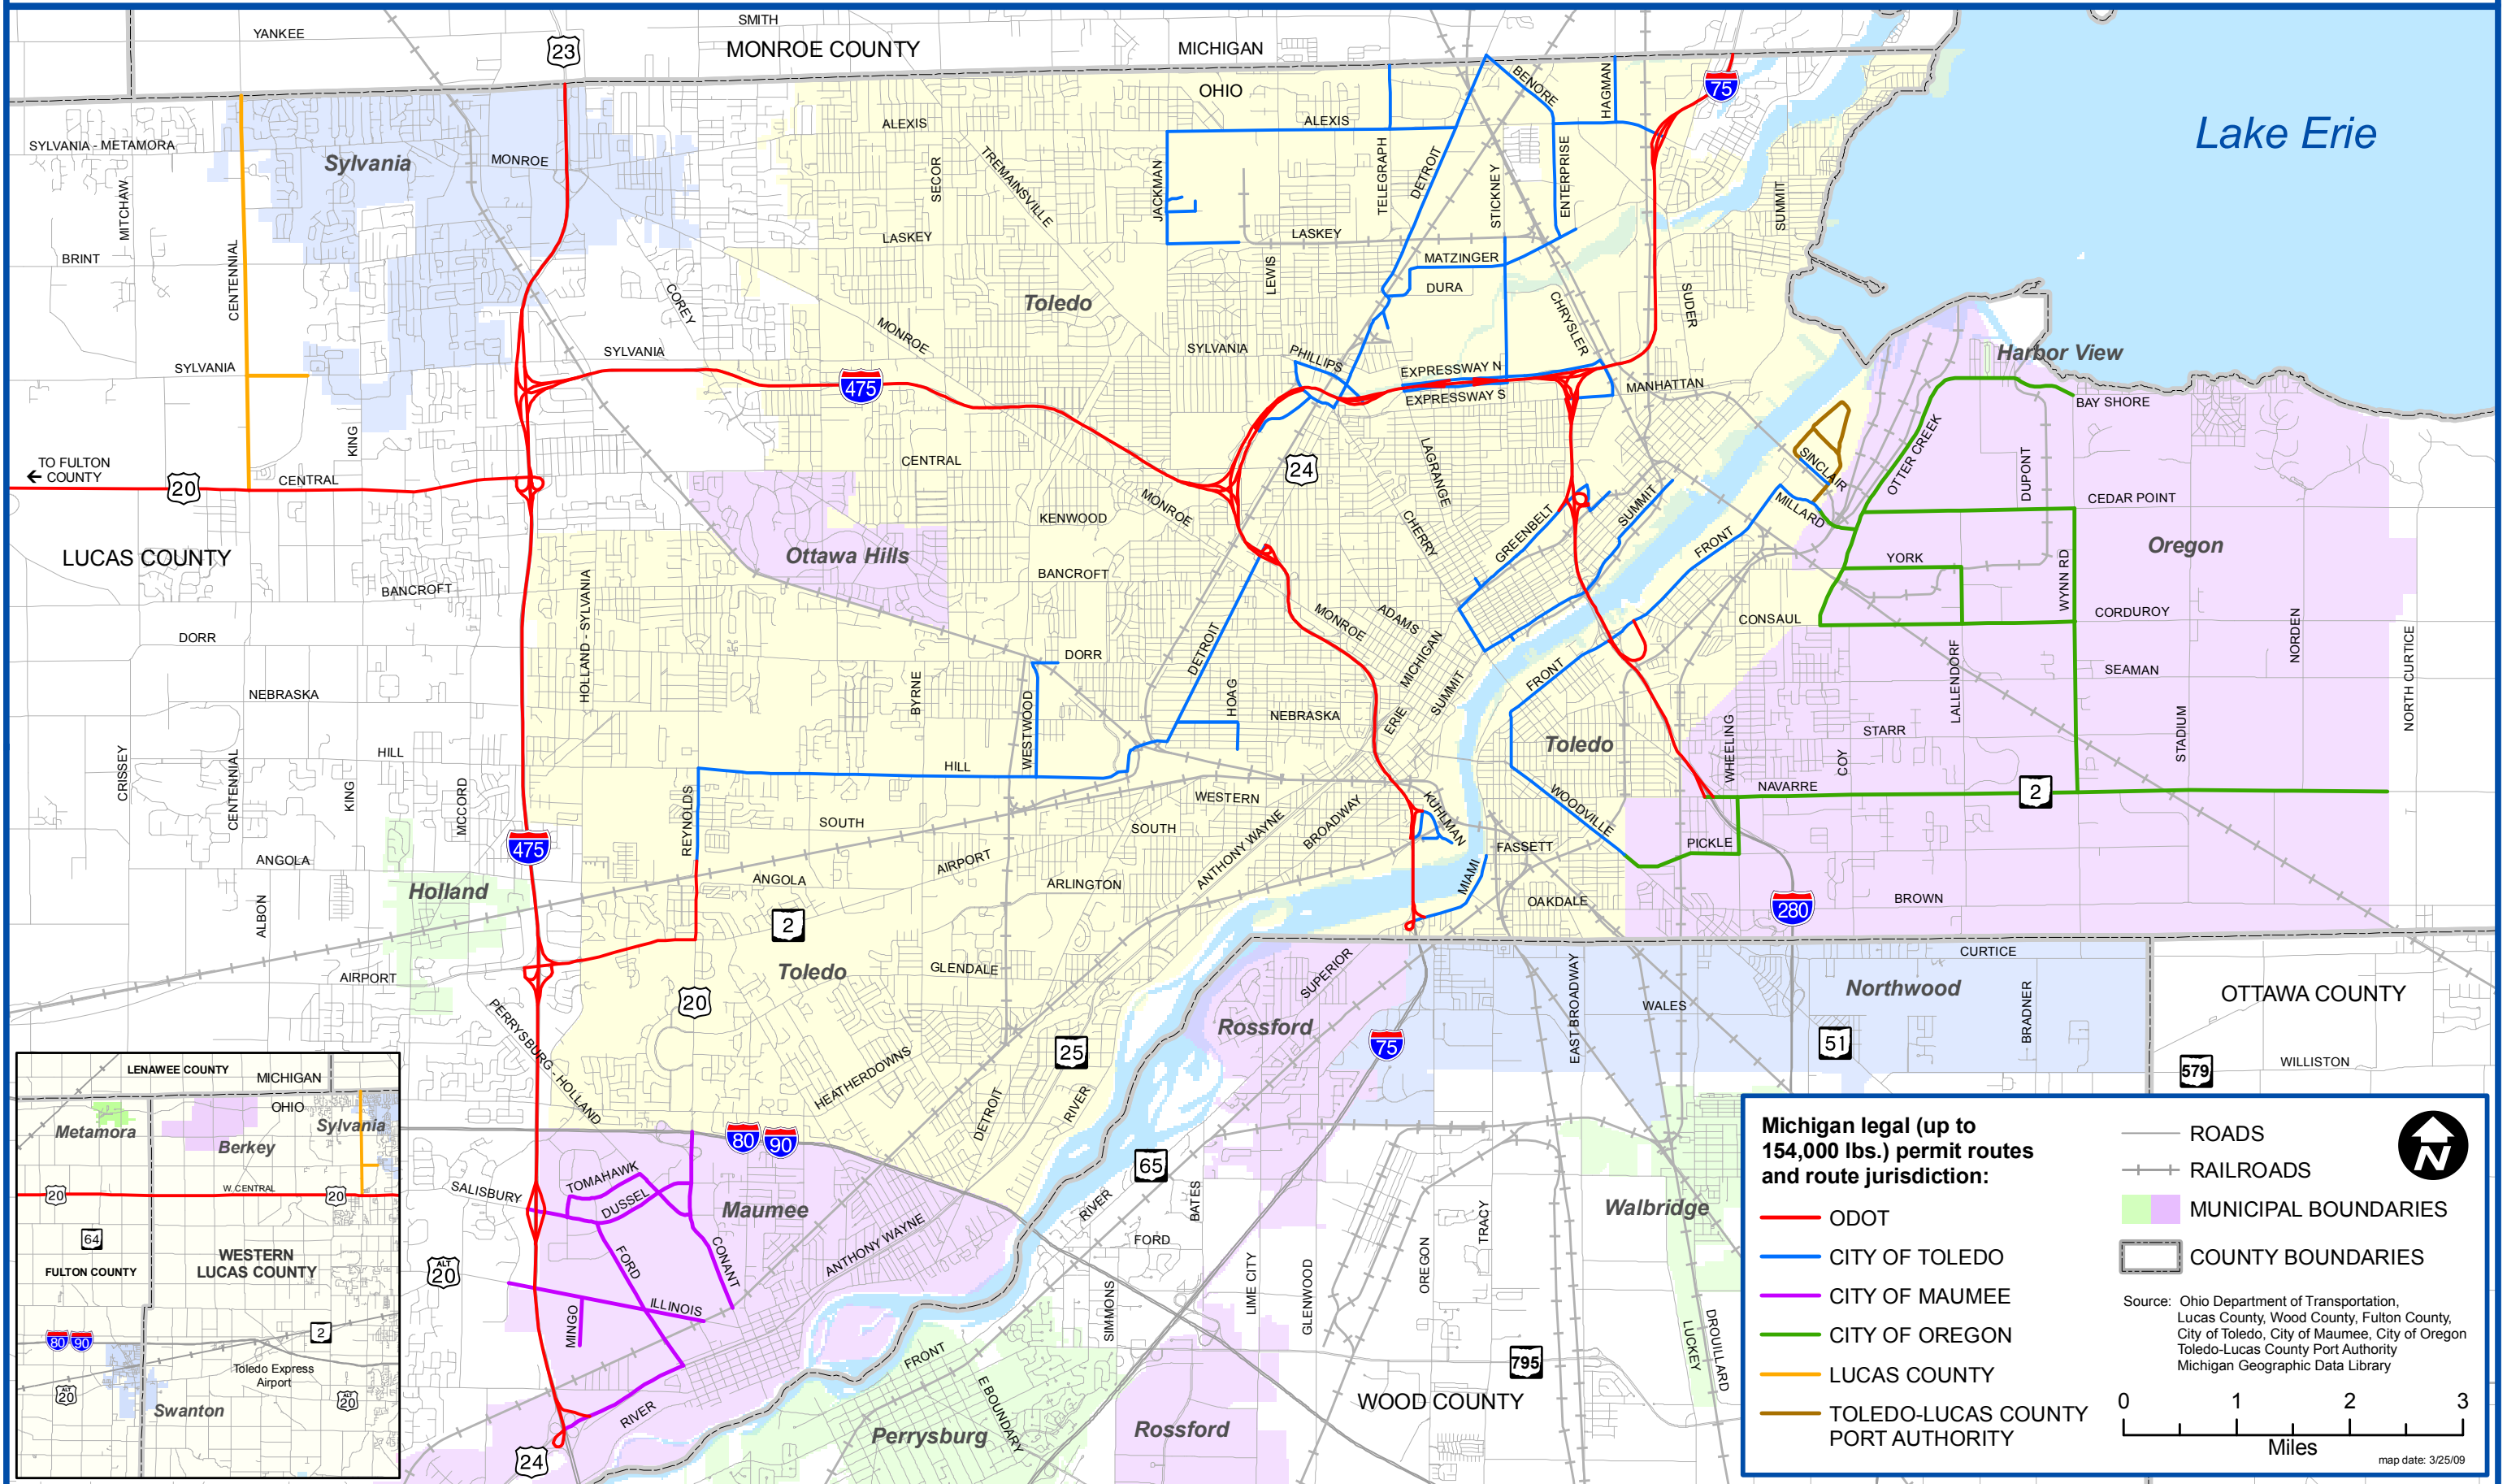

# Michigan Weight Designated Permit Routes - Lucas County

Toledo Metropolitan Area Council of Governments  
 300 Martin Luther King Jr. Dr., Toledo, Ohio 43604  
 Phone 419-241-9155, Fax 419-241-9116  
 www.tmacog.org

**Michigan legal (up to 154,000 lbs.) permit routes and route jurisdiction:**

- ODOT
- CITY OF TOLEDO
- CITY OF MAUMEE
- CITY OF OREGON
- LUCAS COUNTY
- TOLEDO-LUCAS COUNTY PORT AUTHORITY

ROADS  
 RAILROADS  
 MUNICIPAL BOUNDARIES  
 COUNTY BOUNDARIES

Source: Ohio Department of Transportation, Lucas County, Wood County, Fulton County, City of Toledo, City of Maumee, City of Oregon, Toledo-Lucas County Port Authority, Michigan Geographic Data Library

0 1 2 3  
Miles

map date: 3/25/09